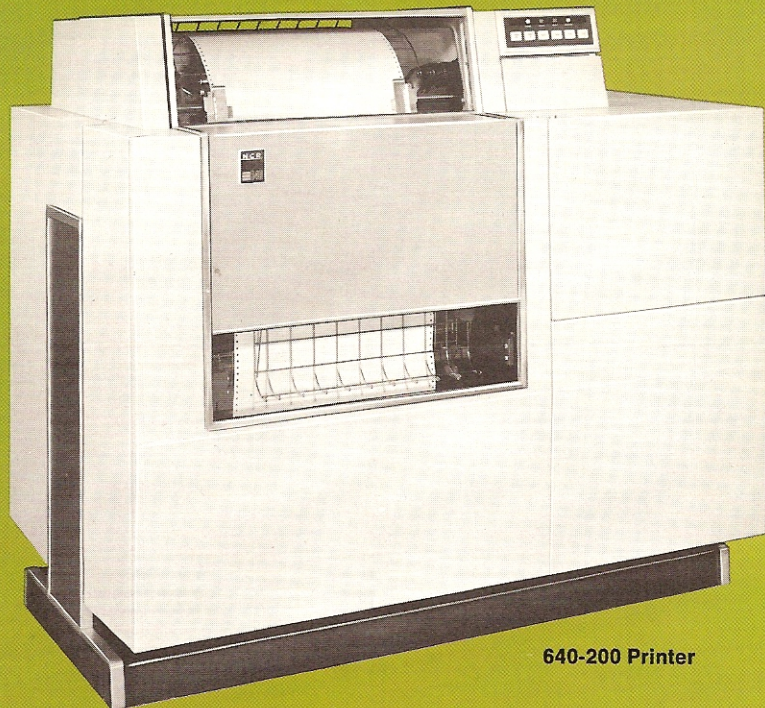

printers

640-300 Printer

640-200 Printer

The NCR Century Series offers a new generation of high quality line printers that provide a wide range of speeds and line widths to meet a variety of applications requirements. Printing speeds range from 450 lines to 3000 lines per minute. Optional character sets are available for domestic and international requirements with up to 128 character capacity. A full range of paper and printing impression adjustments are provided on all printers. The printer controller links the printer to a common trunk position and serves as a buffer for the printer.

640-102 INTEGRATED PRINTER

- Prints 450 lines per minute alpha using 64 character set
- Prints 900 lines per minute numeric using the double numeric 52 character set
- 132 print positions
- Prints up to 6 copies
- Characters/print position—52 or 64
- Form width— $3\frac{1}{2}$ to 22 inches
- Vertical spacing—6 lines/inch
- Vertical alignment can be adjusted during printing
- Paper tension control

640-200 PRINTER

- Prints 1500 lines per minute alpha using 64 character set
- Prints 3000 lines per minute numeric using the double numeric 52 character set
- 132 print positions
- Skips at 10,800 lines per minute—32,400 for over 6 lines of skipping.
- Prints up to 10 copies with penetration control
- Swing away type line for easy paper loading
- Interchangeable typelines
- Vertical print plane
- Positive ribbon tracking
- Positive paper stacking
- Prints 6 or 8 lines per inch with switch control
- Form width— $3\frac{1}{2}$ to 22 inches
- Vertical alignment can be adjusted during printing
- Paper tension control

640-210 PRINTER

- Prints 1500 lines per minute alpha using 64 character set
- Prints 3000 lines per minute numeric using the double numeric 52 character set
- 160 print positions
- Optional—Multi-tape lister—print and advance 6 tapes at 2000 lines per minute
- Form width— $3\frac{1}{2}$ to 22 inches
- All other features same as 640-200