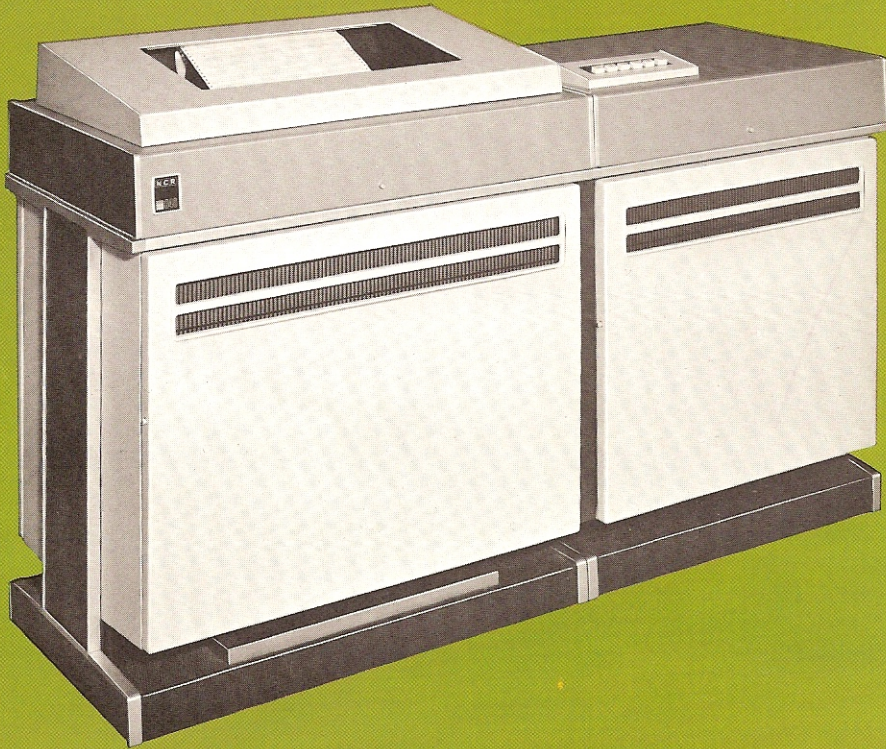

printers

640-300 Printer

640-200 Printer

The NCR Century Series offers a new generation of high quality line printers that provide a wide range of speeds and line widths to meet a variety of applications requirements. Printing speeds range from 450 lines to 3000 lines per minute. Optional character sets are available for domestic and international requirements with up to 128 character capacity. A full range of paper and printing impression adjustments are provided on all printers. The printer controller links the printer to a common trunk position and serves as a buffer for the printer.

640-102 INTEGRATED PRINTER

- Prints 450 lines per minute alpha using 64 character set
- Prints 900 lines per minute numeric using the double numeric 52 character set
- 132 print positions
- Prints up to 6 copies
- Characters/print position—52 or 64
- Form width— $3\frac{1}{2}$ to 22 inches
- Vertical spacing—6 lines/inch
- Vertical alignment can be adjusted during printing
- Paper tension control

640-200 PRINTER

- Prints 1500 lines per minute alpha using 64 character set
- Prints 3000 lines per minute numeric using the double numeric 52 character set
- 132 print positions
- Skips at 10,800 lines per minute—32,400 for over 6 lines of skipping.
- Prints up to 10 copies with penetration control
- Swing away type line for easy paper loading
- Interchangeable typelines
- Vertical print plane
- Positive ribbon tracking
- Positive paper stacking
- Prints 6 or 8 lines per inch with switch control
- Form width— $3\frac{1}{2}$ to 22 inches
- Vertical alignment can be adjusted during printing
- Paper tension control

640-210 PRINTER

- Prints 1500 lines per minute alpha using 64 character set
- Prints 3000 lines per minute numeric using the double numeric 52 character set
- 160 print positions
- Optional—Multi-tape lister—print and advance 6 tapes at 2000 lines per minute
- Form width— $3\frac{1}{2}$ to 22 inches
- All other features same as 640-200